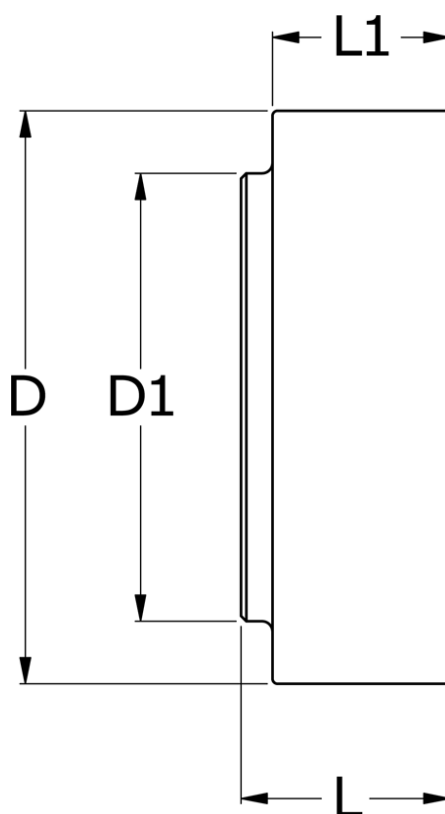

# Data Sheet

Article number: 330628001

Description: Coupling N-Eupex str. 280  
Part 1 (incl. rubber) without bore

## Measures

---

D	= 280
D1	= 180
L	= 110
L1	= 65
Max bore	= 110
Torque (N m)	= 3900